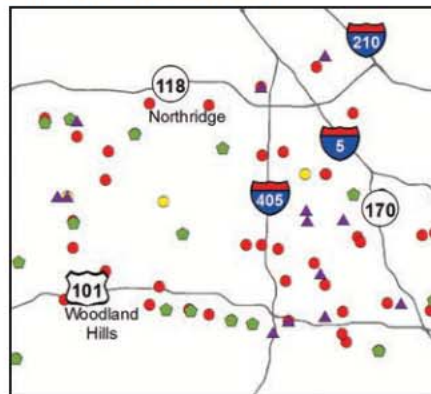

# 2007-2011 Los Angeles County Hate Crimes

Antelope Valley

San Fernando Valley

Hollywood/West Hollywood

Maps by Juan Carlos Martinez