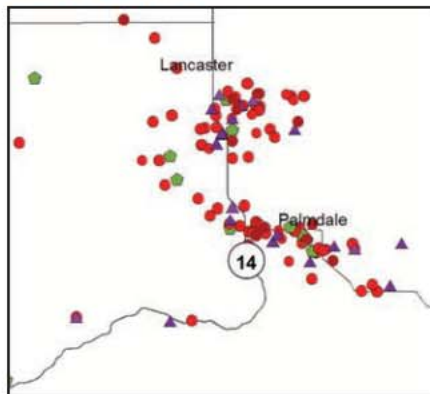

# 2007-2011 Los Angeles County Hate Crimes

Antelope Valley

San Fernando Valley

Hollywood/West Hollywood

Maps by Juan Carlos Martinez