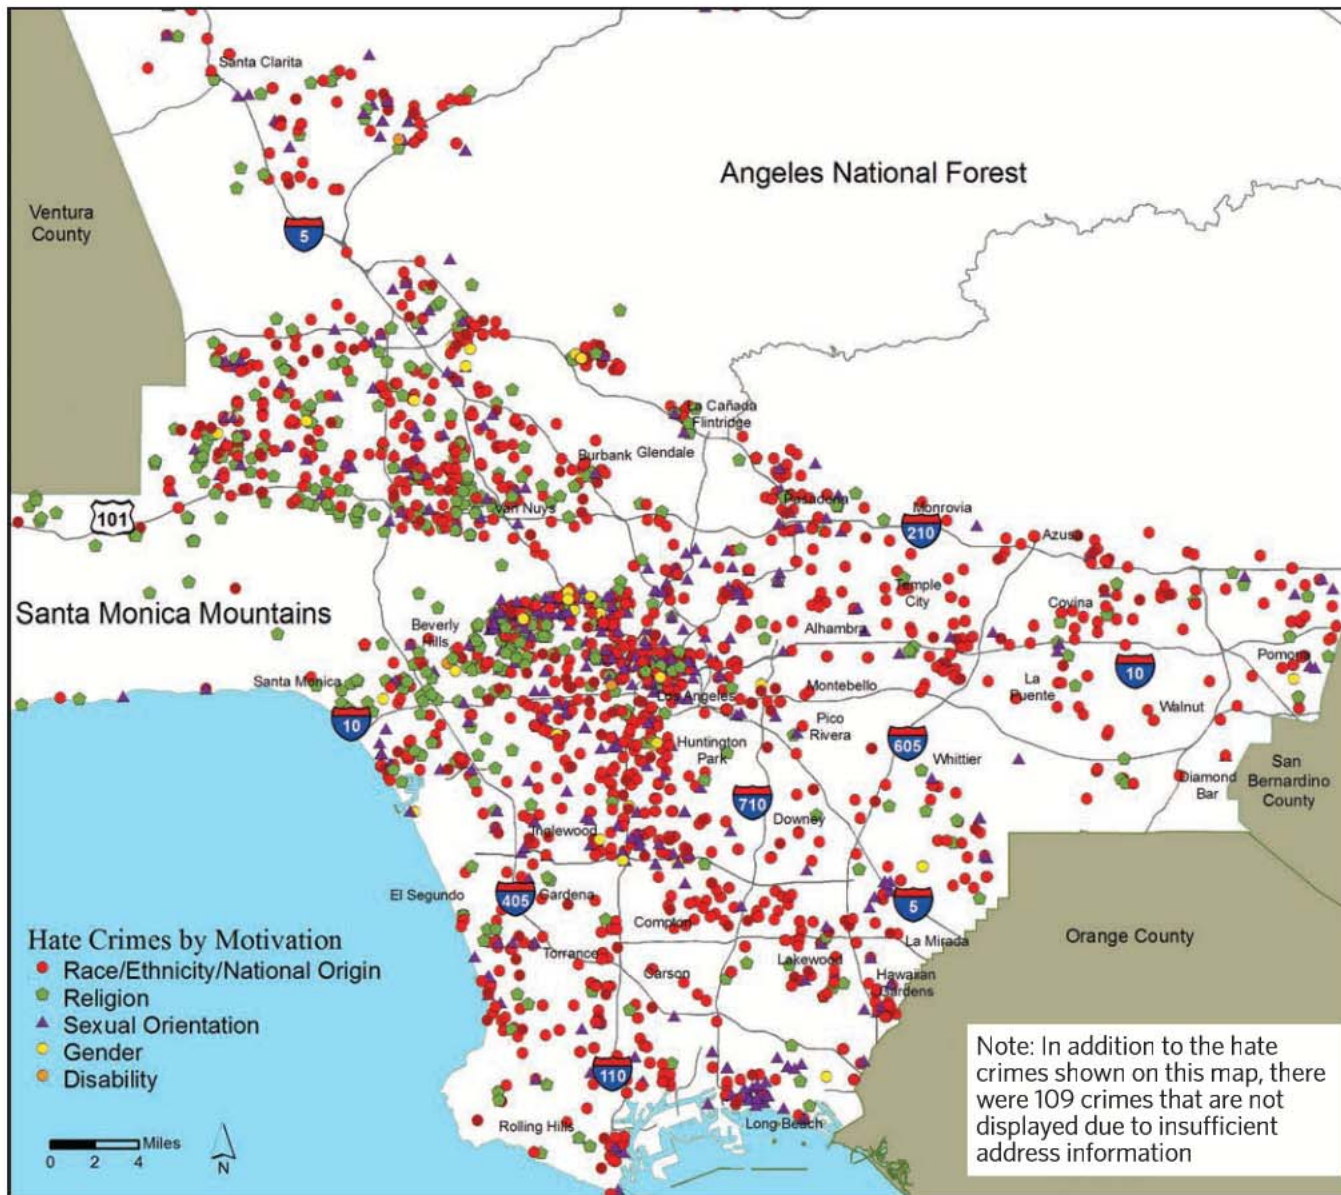

# 2007-2011 Los Angeles County Hate Crimes

Antelope Valley

San Fernando Valley

Hollywood/West Hollywood

Maps by Juan Carlos Martinez